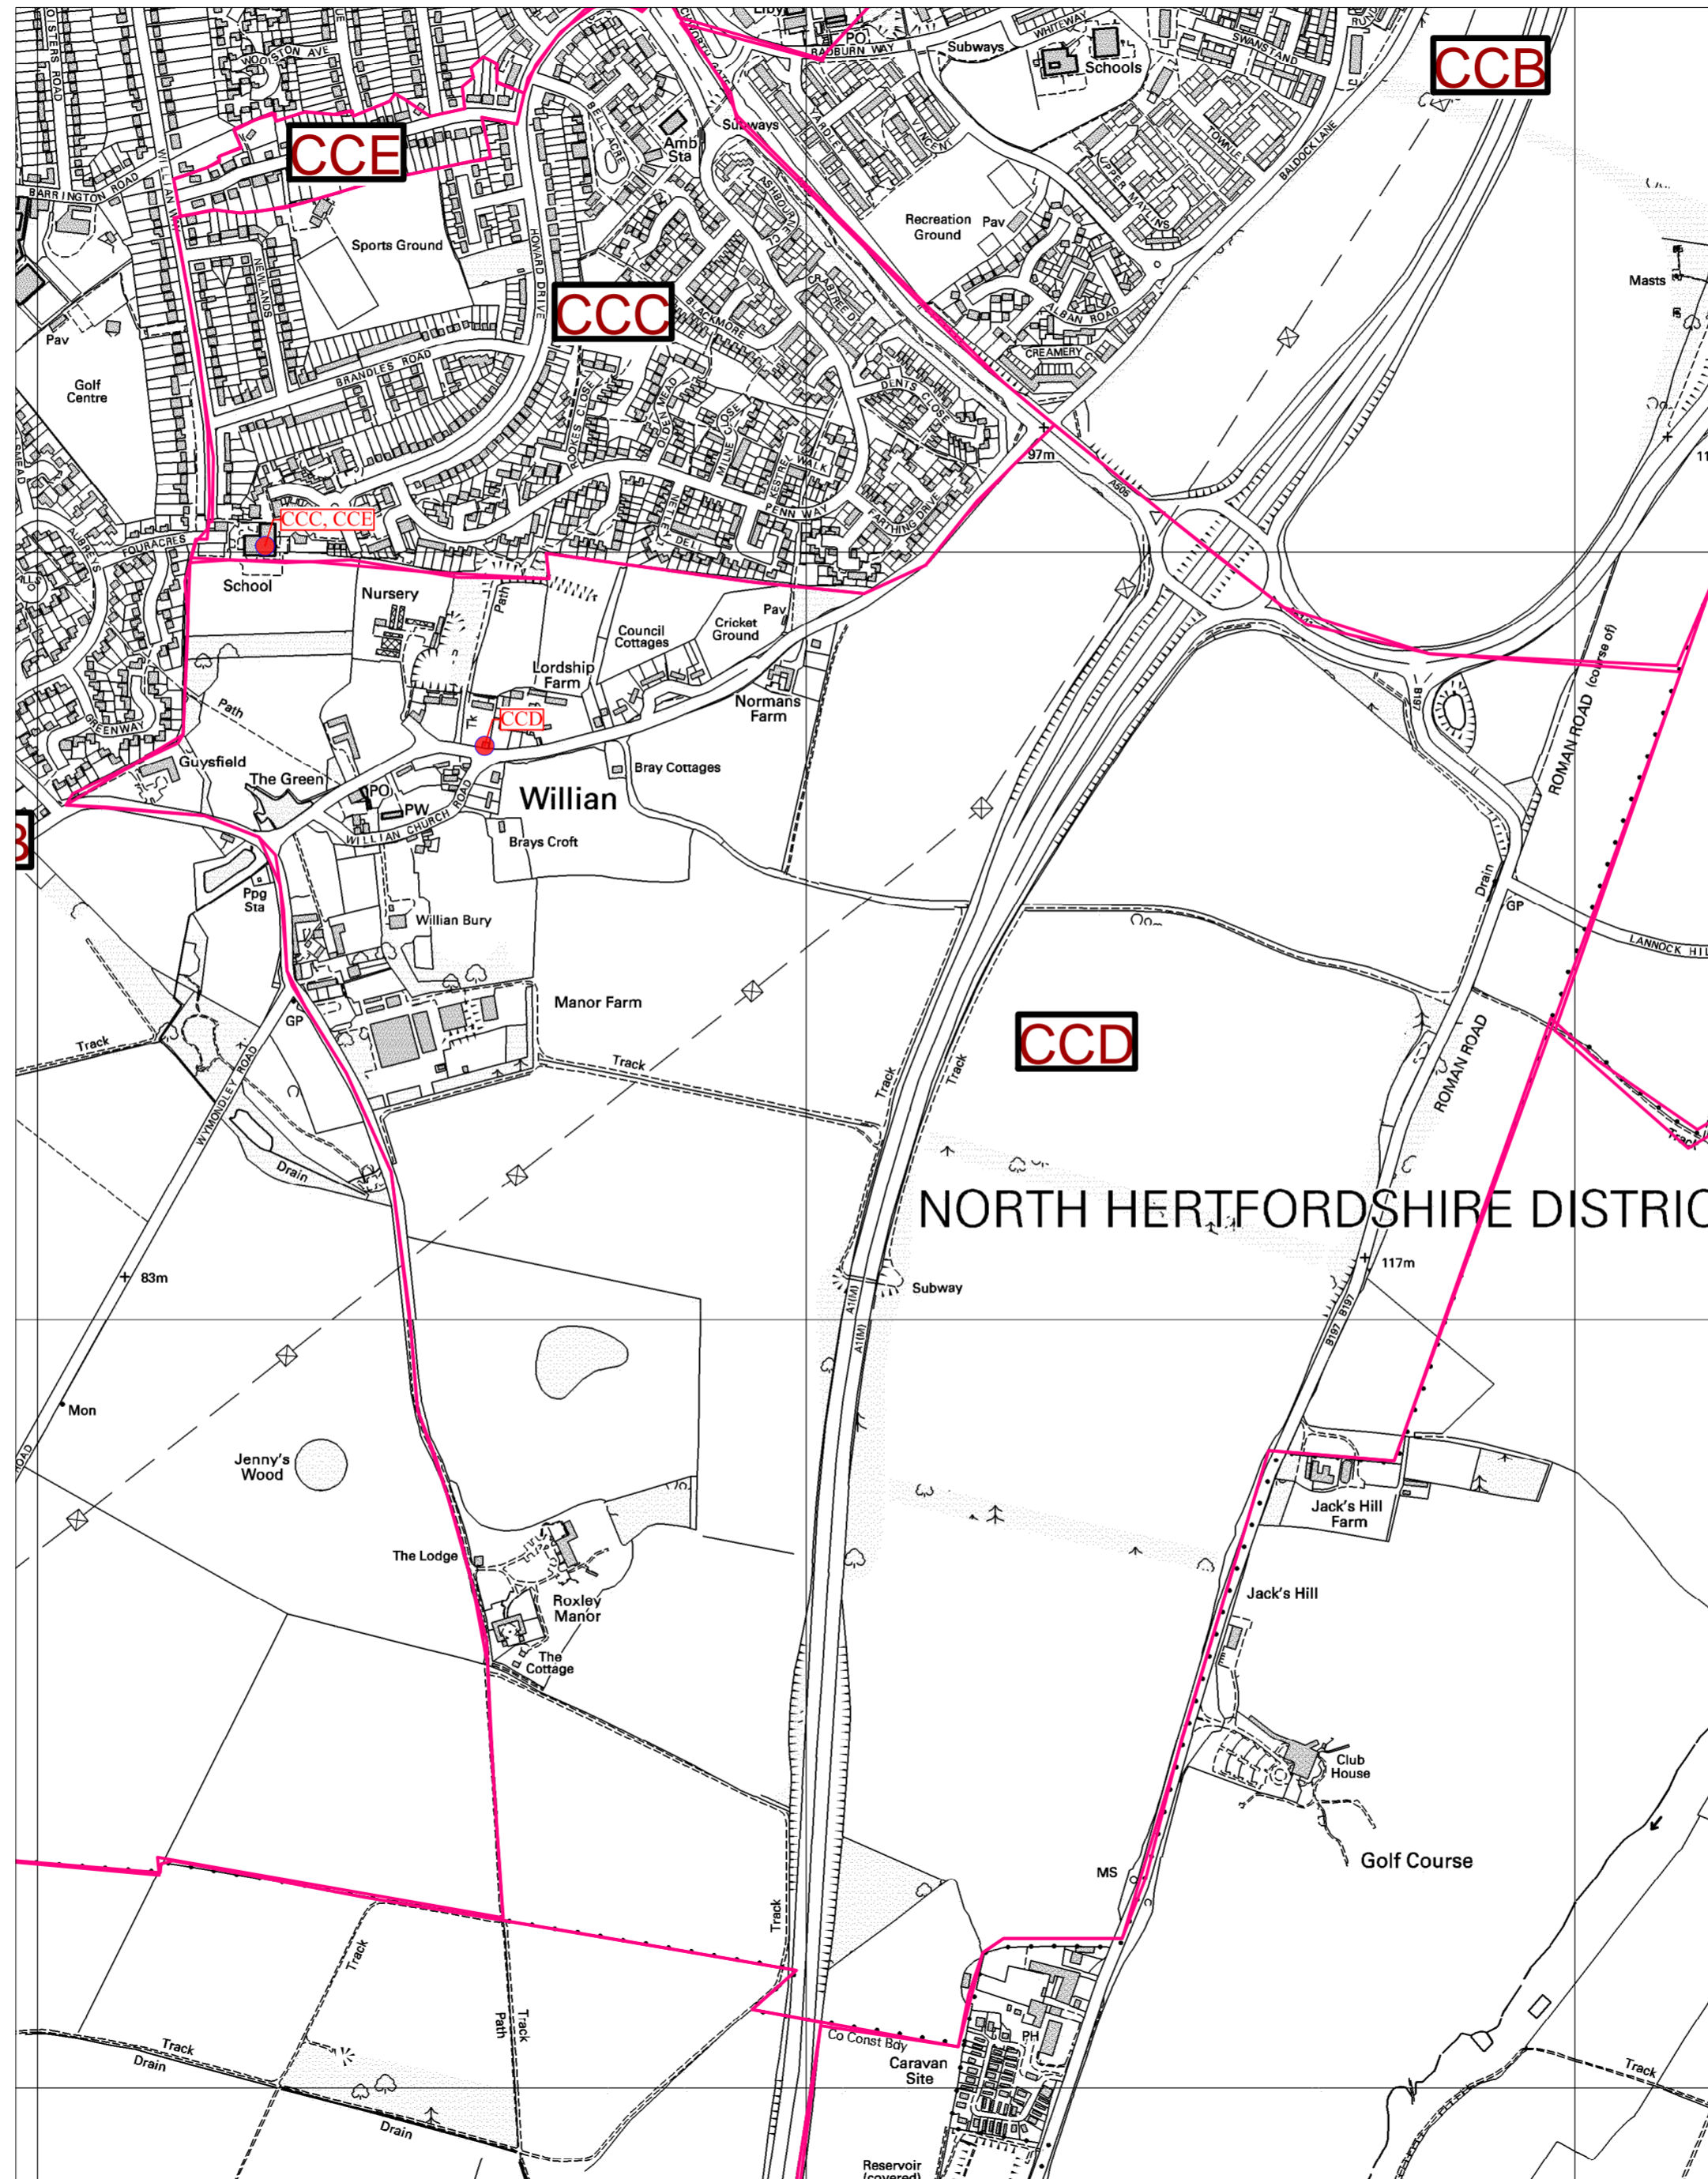

Polling Area - CCD - Letchworth South East

Scale: 1:?
Date: 08:11:13